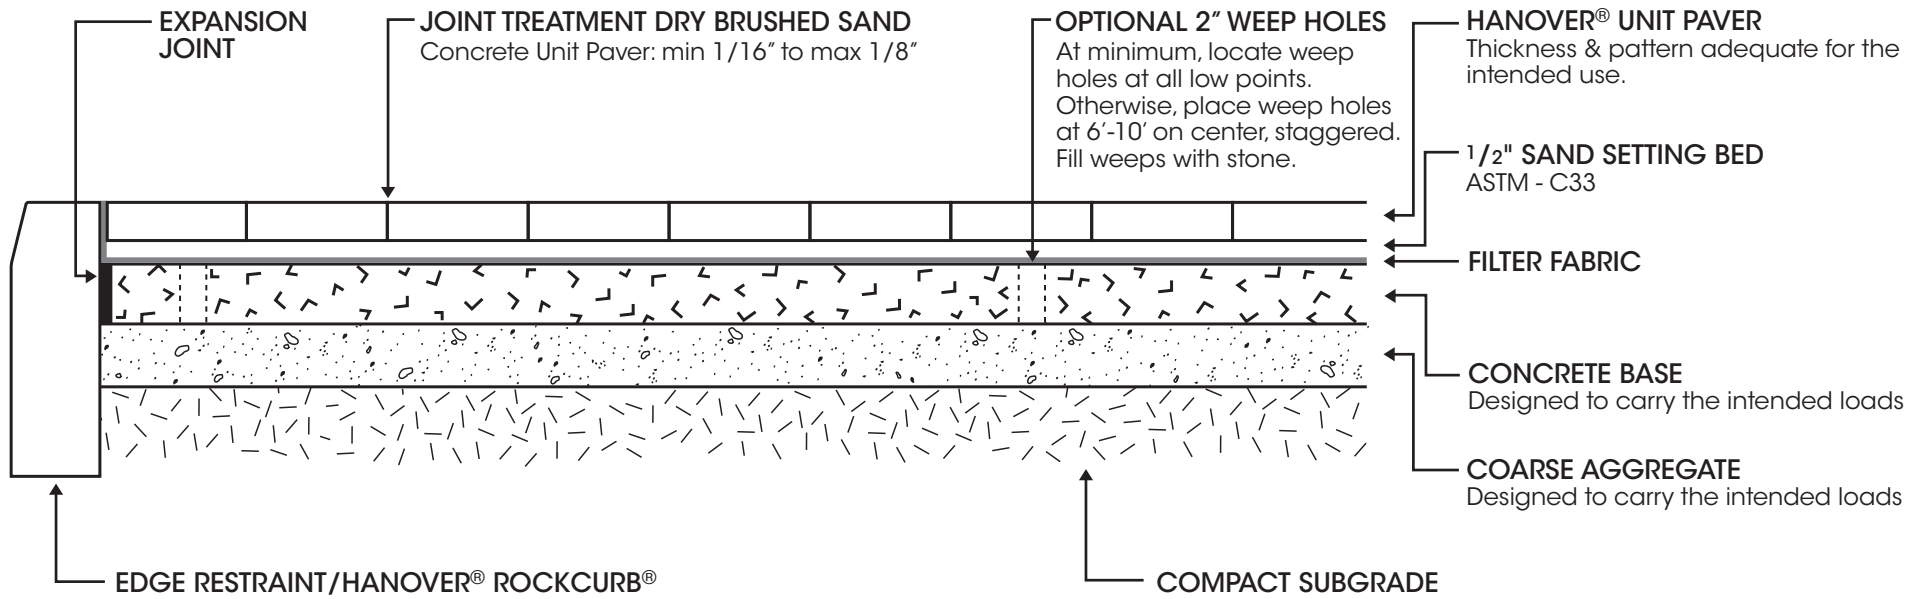

Sand Setting Bed

Cross Section Detail

HANOVER®
Architectural Products
5000 Hanover Road, Hanover, PA 17331
717.637.0500 fax 717.637.7145
www.hanoverpavers.com