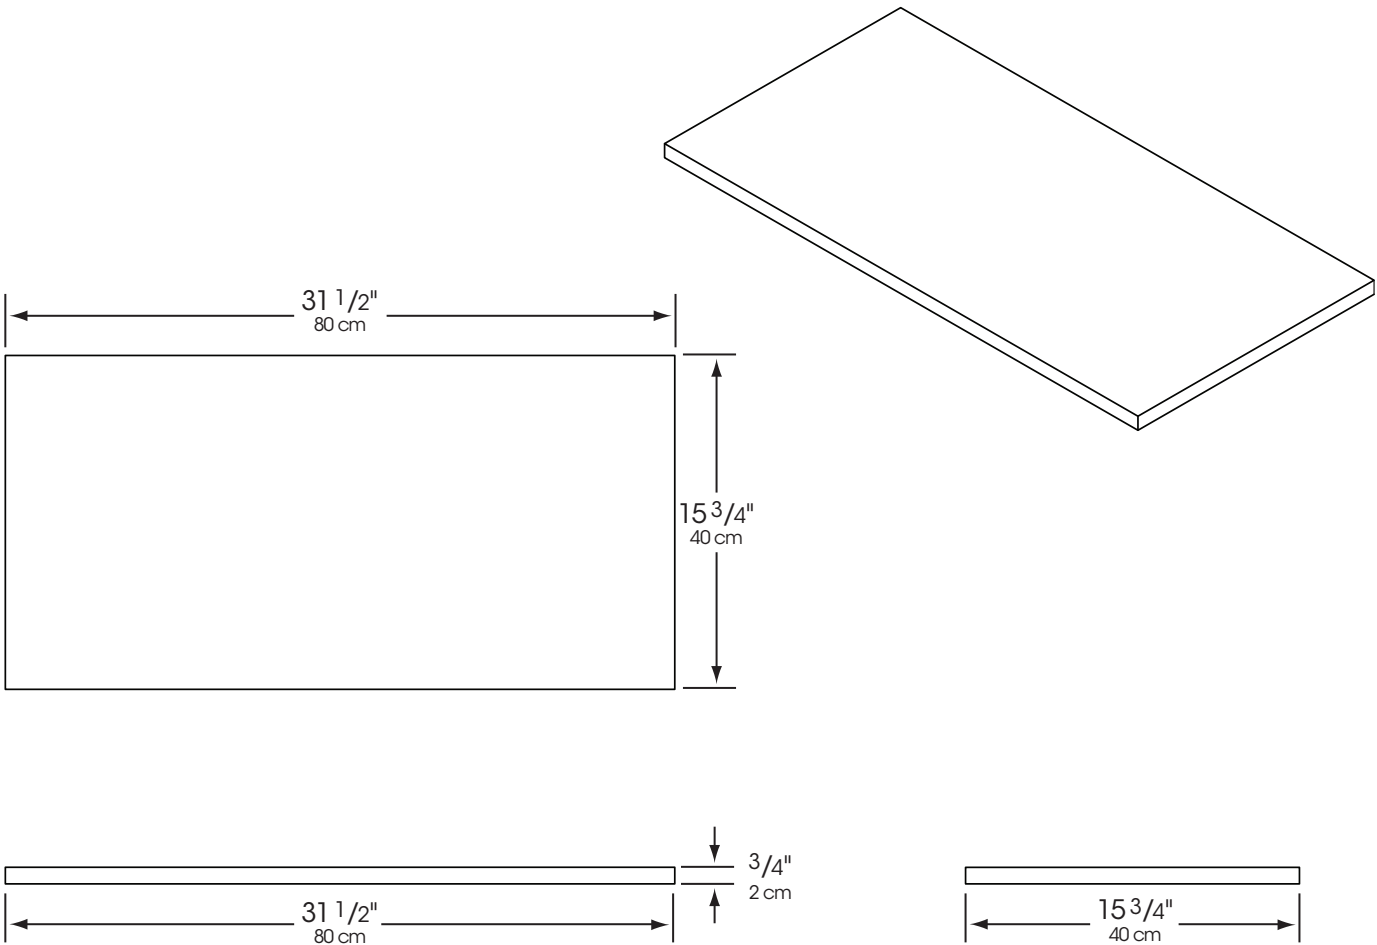

## Nominal 16" x 32"

(Actual Size 40 cm x 80 cm)

Please Note: Imperial dimensions shown are nominal. Products are made to fit metric modules.  
Pavers should be laid maintaining a minimum  $\frac{1}{8}"$  joint.