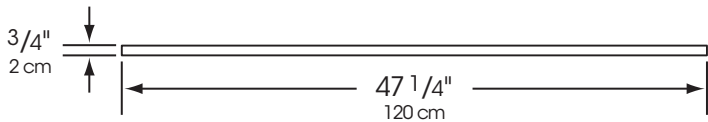

HANOVER® PORCELAIN PAVER

Nominal 48" x 48"

(Actual Size 120 cm x 120 cm)

Please Note: Imperial dimensions shown are nominal. Products are made to fit metric modules.
Pavers should be laid maintaining a minimum 1/8" joint.