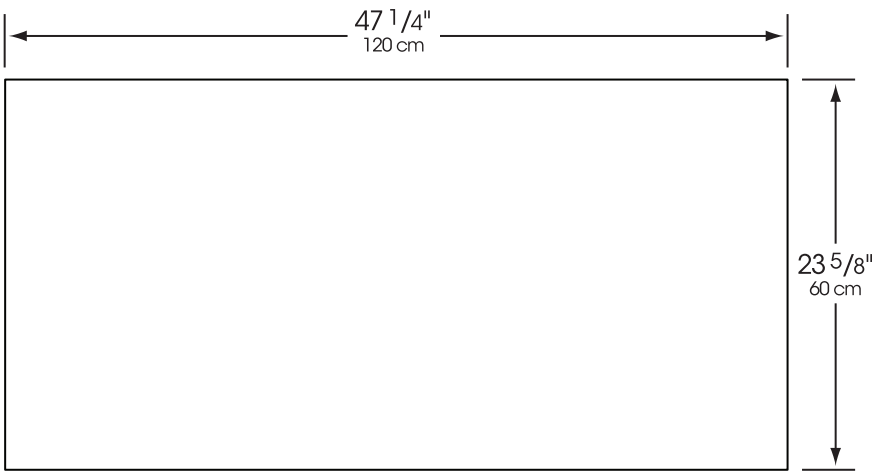

## Nominal 24" x 48"

(Actual Size 60 cm x 120 cm)

Please Note: Imperial dimensions shown are nominal. Products are made to fit metric modules.  
Pavers should be laid maintaining a minimum 1/8" joint.

**HANOVER®**  
**Architectural Products**  
5000 Hanover Road, Hanover, PA 17331  
717.637.0500 fax 717.637.7145  
[www.hanoverpavers.com](http://www.hanoverpavers.com)