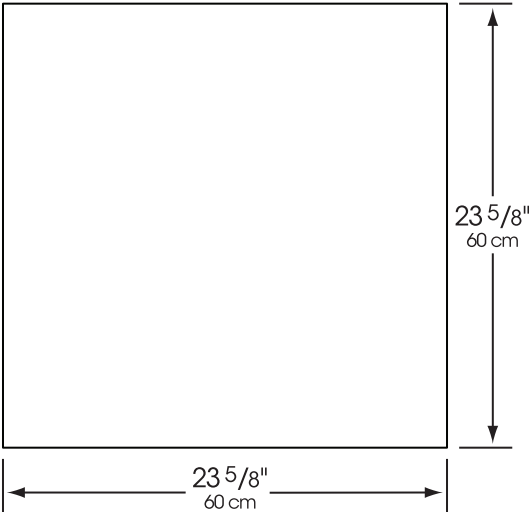

## Nominal 24" x 24"

(Actual Size 60 cm x 60 cm)

Please Note: Imperial dimensions shown are nominal. Products are made to fit metric modules.  
Pavers should be laid maintaining a minimum 1/8" joint.

**HANOVER®**  
**Architectural Products**  
5000 Hanover Road, Hanover, PA 17331  
717.637.0500 fax 717.637.7145  
[www.hanoverpavers.com](http://www.hanoverpavers.com)