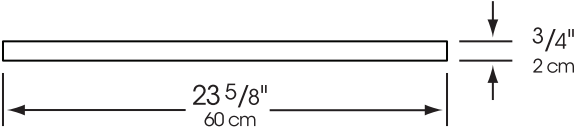

## Nominal 24" x 24"

(Actual Size 60 cm x 60 cm)

Please Note: Imperial dimensions shown are nominal. Products are made to fit metric modules.  
Pavers should be laid maintaining a minimum 1/8" joint.

**HANOVER®**  
**Architectural Products**  
5000 Hanover Road, Hanover, PA 17331  
717.637.0500 fax 717.637.7145  
[www.hanoverpavers.com](http://www.hanoverpavers.com)