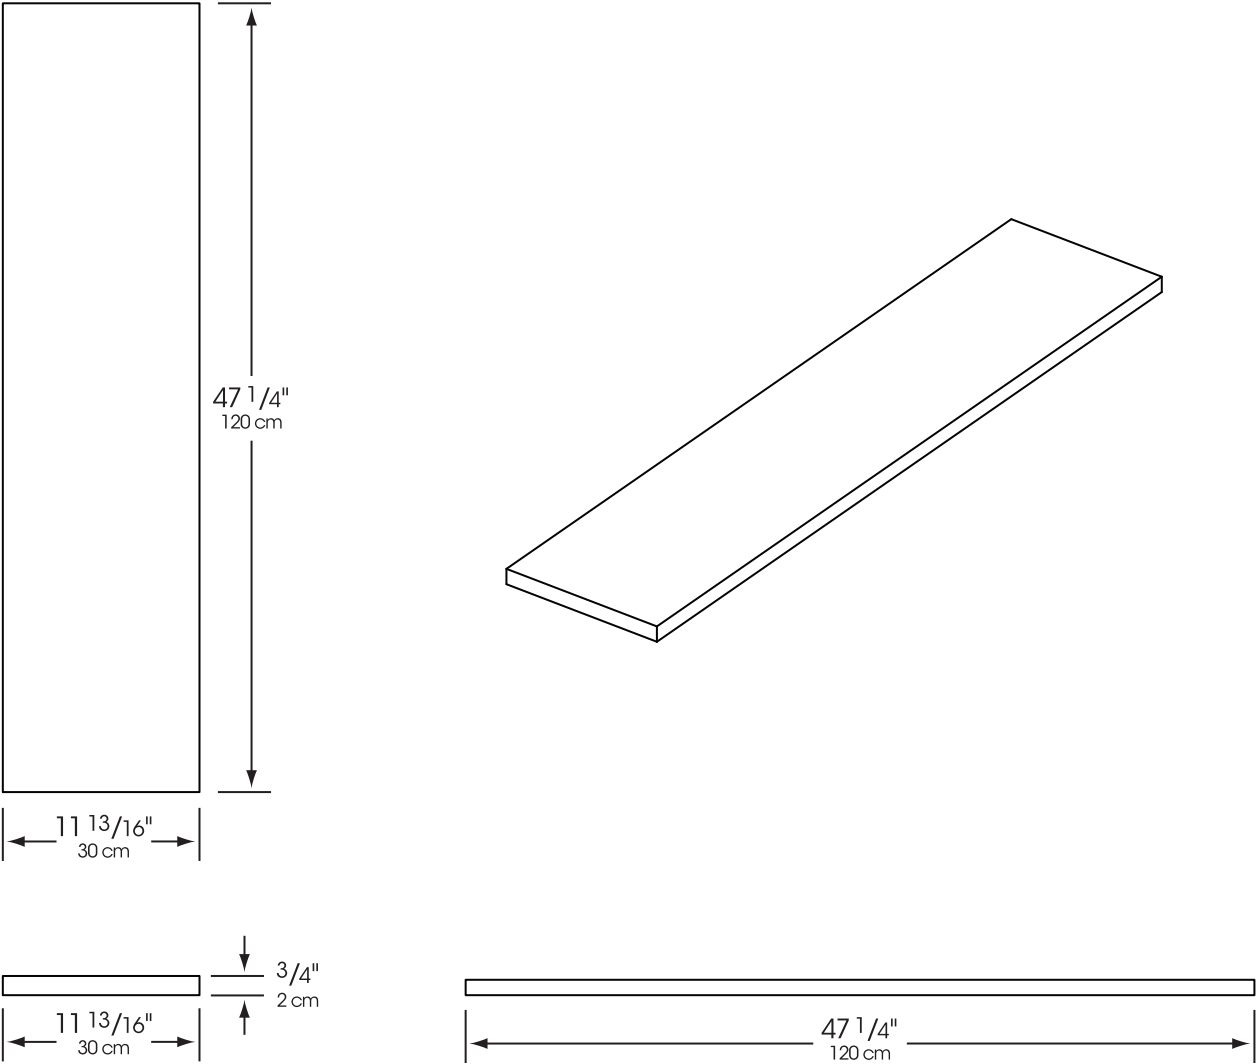

HANOVER® PORCELAIN PAVER

Nominal 12" x 48"

(Actual Size 30 cm x 120 cm)

Please Note: Imperial dimensions shown are nominal. Products are made to fit metric modules.
Pavers should be laid maintaining a minimum $\frac{1}{8}"$ joint.