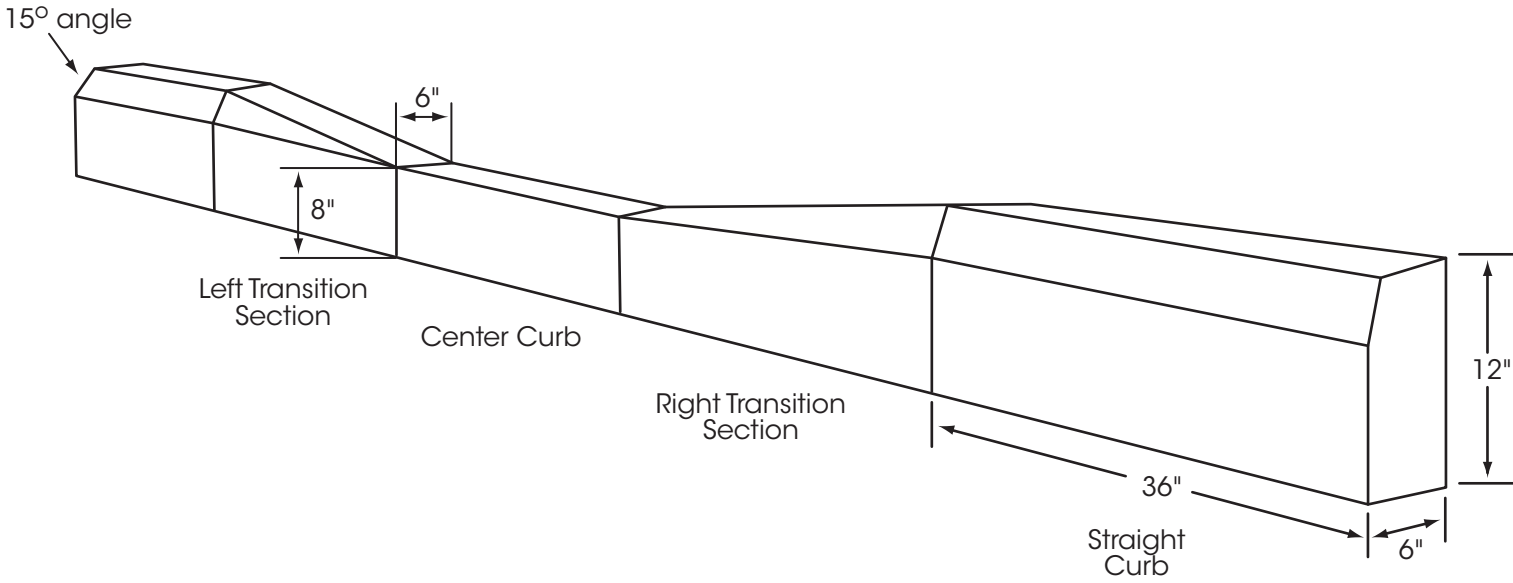

HANOVER® ROCKCURB® Transition Sections

HANOVER®
Architectural Products
5000 Hanover Road, Hanover, PA 17331
717.637.0500 fax 717.637.7145
www.hanoverpavers.com