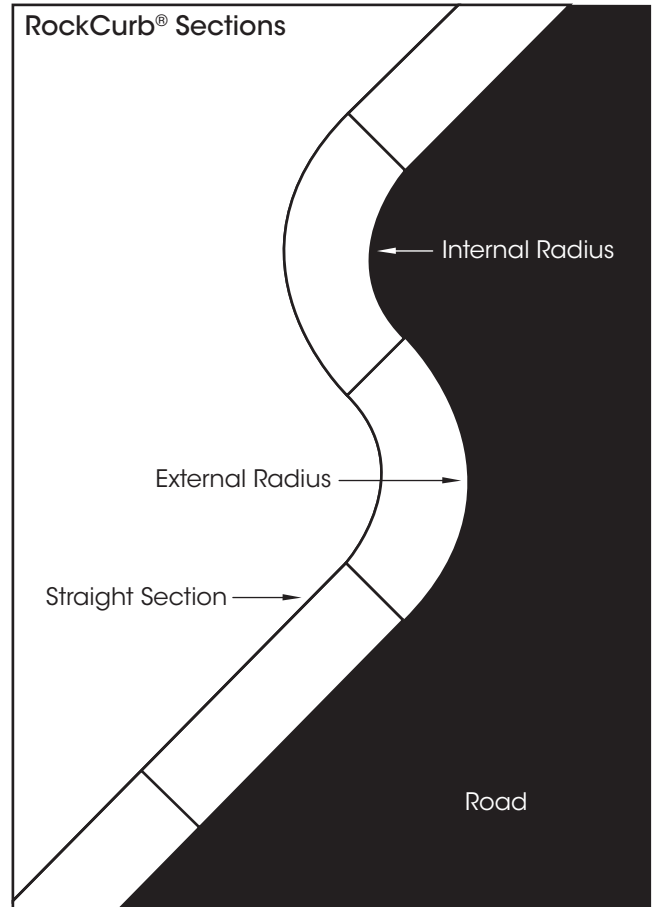

HANOVER® ROCKCURB®

Straight Sections, Radius Sections and Profiles

RockCurb® Straight Section

Height : 12" or 18"
Length : 36"
Depth : 6"

12" High - Available RockCurb® Radius Section - Battered Profile only

Radius Type	3'	5'	6'	8'	10'	15'	20'	30'
External		x			x	x	x	x

12" Radius Sections are available in the Battered Edge only and a limited number of external radii.

18" High - Available RockCurb® Radius Section - Battered or Bullnose Profile

Radius Type	3'	5'	6'	8'	10'	15'	20'	30'
External	x		x	x	x	x	x	x
Internal			x			x	x	x

- RockCurb® Straight and Radius Sections can be used alone or combined.
- The 18" High Radius Section is available with an angled Battered Edge and a rounded Bullnose Edge edge.
- The 12" High Radius Section is available with a Battered Edge only.
- The stocked color is Limestone Gray.
- Custom aggregate blending is available when quantities permit.