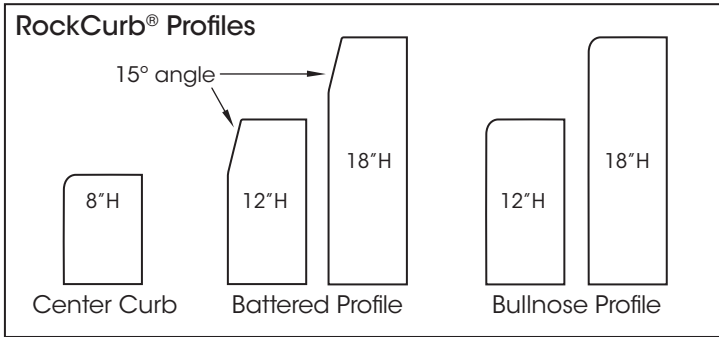

HANOVER® ROCKCURB®

Straight Sections, Radius Sections and Profiles

RockCurb® Straight Section

Height : 12" or 18"
Length : 36"
Depth : 6"

12" High - Available RockCurb® Radius Section - Battered Profile only

Radius Type	3'	5'	6'	8'	10'	15'	20'	30'
External		x			x	x	x	x

12" Radius Sections are available in the Battered Edge only and a limited number of external radii.

18" High - Available RockCurb® Radius Section - Battered or Bullnose Profile

Radius Type	3'	5'	6'	8'	10'	15'	20'	30'
External	x		x	x	x	x	x	x
Internal			x			x	x	x

- RockCurb® Straight and Radius Sections can be used alone or combined.
- The 18" High Radius Section is available with an angled Battered Edge and a rounded Bullnose Edge edge.
- The 12" High Radius Section is available with a Battered Edge only.
- The stocked color is Limestone Gray.
- Custom aggregate blending is available when quantities permit.