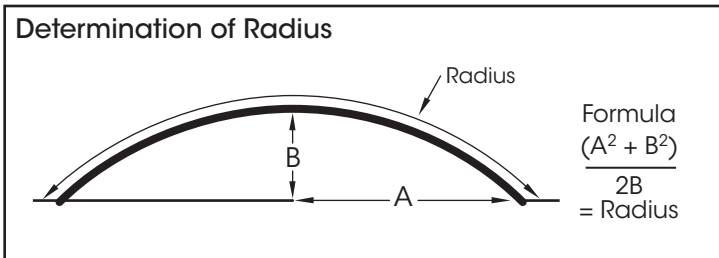

HANOVER® ROCKCURB®

Straight Sections, Radius Sections and Profiles

RockCurb® Straight Section

Height : 12" or 18"
Length : 36"
Depth : 6"

12" High - Available RockCurb® Radius Section - Battered Profile only