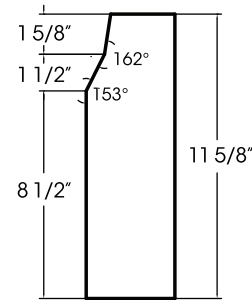

PROFILE A

PROFILE B

PROFILE C

PROFILE D

PROFILE E

PROFILE F

PROFILE G

PROFILE H

PROFILE I

PROFILE J

- Watertables are available in lengths of 23 5/8" or 35 5/8".
- Watertables with a length of 23 5/8" have a depth of 3 5/8".
- Watertables with a length of 35 5/8" are available in depths ranging from 3 5/8" to 5 5/8".
- Watertables are available in the same colors as Reconstructed Stone™ Masonry and Wall Panels

HANOVER®
Architectural Products

5000 Hanover Road
Hanover, PA 17331
800.426.4242
info@hanoverpavers.com
www.hanoverpavers.com

DESIGNED		SCALE: 1"=1'	PRODUCT:
DETAILED	J.L.F.	DATE: 2/16/17	Reconstructed Stone™ Watertables
TRACED		PCS:--	
CHECKED		DWG. NO: 1 of 1	
APPROVED		LOCATION: HANOVER	
*LENGTH AND WIDTH DIMENSIONS ARE MADE WITH A TOLERANCE OF +/- 1/16" THICKNESS AND HEIGHT DIMENSIONS ARE MADE WITH A TOLERANCE OF +/- 1/8" *DIMENSIONS SHOWN ARE NOMINAL. PRODUCTS ARE MADE TO FIT METRIC MODULES.			