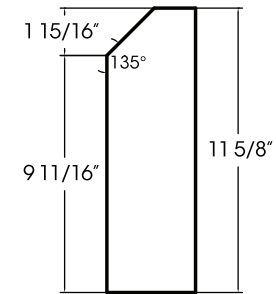

PROFILE A

PROFILE B

PROFILE C

PROFILE D

PROFILE E

PROFILE F

PROFILE G

PROFILE H

PROFILE I

PROFILE J

- Watertables are available in lengths of 23 5/8" or 35 5/8".
- Watertables with a length of 23 5/8" have a depth of 3 5/8".
- Watertables with a length of 35 5/8" are available in depths ranging from 3 5/8" to 5 5/8".
- Watertables are available in the same colors as Reconstructed Stone™ Masonry and Wall Panels

HANOVER®
Architectural Products

5000 Hanover Road
Hanover, PA 17331
800.426.4242
info@hanoverpavers.com
www.hanoverpavers.com

DESIGNED		SCALE: 1"=1'	PRODUCT:
DETAILED	J.L.F.	DATE: 2/16/17	Reconstructed Stone™ Watertables
TRACED		PCS:--	
CHECKED		DWG. NO: 1 of 1	
APPROVED		LOCATION: HANOVER	
*LENGTH AND WIDTH DIMENSIONS ARE MADE WITH A TOLERANCE OF +/- 1/16" THICKNESS AND HEIGHT DIMENSIONS ARE MADE WITH A TOLERANCE OF +/- 1/8" *DIMENSIONS SHOWN ARE NOMINAL. PRODUCTS ARE MADE TO FIT METRIC MODULES.			