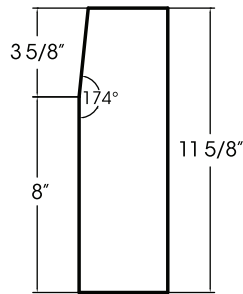

PROFILE A

PROFILE B

PROFILE C

PROFILE D

PROFILE E

PROFILE F

PROFILE G

PROFILE H

PROFILE I

PROFILE J

- Watertables are available in lengths of 23 5/8" or 35 5/8".
- Watertables with a length of 23 5/8" have a depth of 3 5/8".
- Watertables with a length of 35 5/8" are available in depths ranging from 3 5/8" to 5 5/8".
- Watertables are available in the same colors as Reconstructed Stone™ Masonry and Wall Panels

HANOVER®
Architectural Products

5000 Hanover Road
Hanover, PA 17331
800.426.4242
info@hanoverpavers.com
www.hanoverpavers.com

DESIGNED		SCALE: 1"=1'	PRODUCT:
DETAILED	J.L.F.	DATE: 2/16/17	Reconstructed Stone™ Watertables
TRACED		PCS:--	
CHECKED		DWG. NO: 1 of 1	
APPROVED		LOCATION: HANOVER	
*LENGTH AND WIDTH DIMENSIONS ARE MADE WITH A TOLERANCE OF +/- 1/16" THICKNESS AND HEIGHT DIMENSIONS ARE MADE WITH A TOLERANCE OF +/- 1/8" *DIMENSIONS SHOWN ARE NOMINAL. PRODUCTS ARE MADE TO FIT METRIC MODULES.			