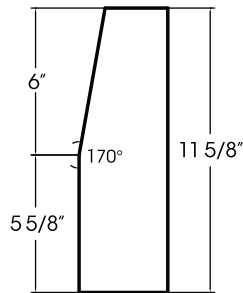

PROFILE A

PROFILE B

PROFILE C

PROFILE D

PROFILE E

PROFILE F

PROFILE G

PROFILE H

PROFILE I

PROFILE J

- Watertables are available in lengths of 23 5/8" or 35 5/8".
- Watertables with a length of 23 5/8" have a depth of 3 5/8".
- Watertables with a length of 35 5/8" are available in depths ranging from 3 5/8" to 5 5/8".
- Watertables are available in the same colors as Reconstructed Stone™ Masonry and Wall Panels

HANOVER®
Architectural Products

5000 Hanover Road
Hanover, PA 17331
800.426.4242
info@hanoverpavers.com
www.hanoverpavers.com

DESIGNED		SCALE: 1"=1'	PRODUCT:
DETAILED	J.L.F.	DATE: 2/16/17	Reconstructed Stone™ Watertables
TRACED		PCS:--	
CHECKED		DWG. NO: 1 of 1	
APPROVED		LOCATION: HANOVER	
*LENGTH AND WIDTH DIMENSIONS ARE MADE WITH A TOLERANCE OF +/- 1/16" THICKNESS AND HEIGHT DIMENSIONS ARE MADE WITH A TOLERANCE OF +/- 1/8" *DIMENSIONS SHOWN ARE NOMINAL. PRODUCTS ARE MADE TO FIT METRIC MODULES.			