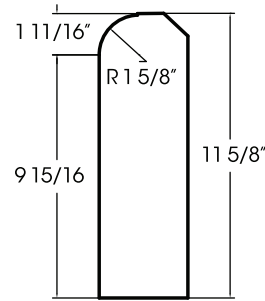

PROFILE A

PROFILE B

PROFILE C

PROFILE D

PROFILE E

PROFILE F

PROFILE G

PROFILE H

PROFILE I

PROFILE J

- Watertables are available in lengths of 23 5/8" or 35 5/8".
- Watertables with a length of 23 5/8" have a depth of 3 5/8".
- Watertables with a length of 35 5/8" are available in depths ranging from 3 5/8" to 5 5/8".
- Watertables are available in the same colors as Reconstructed Stone™ Masonry and Wall Panels

HANOVER®
Architectural Products

5000 Hanover Road
Hanover, PA 17331
800.426.4242
info@hanoverpavers.com
www.hanoverpavers.com

DESIGNED		SCALE: 1"=1'	PRODUCT:
DETAILED	J.L.F.	DATE: 2/16/17	Reconstructed Stone™ Watertables
TRACED		PCS:--	
CHECKED		DWG. NO: 1 of 1	
APPROVED		LOCATION: HANOVER	
*LENGTH AND WIDTH DIMENSIONS ARE MADE WITH A TOLERANCE OF +/- 1/16" THICKNESS AND HEIGHT DIMENSIONS ARE MADE WITH A TOLERANCE OF +/- 1/8" *DIMENSIONS SHOWN ARE NOMINAL. PRODUCTS ARE MADE TO FIT METRIC MODULES.			