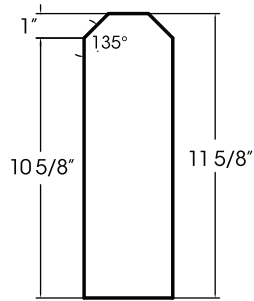

PROFILE A

PROFILE B

PROFILE C

PROFILE D

PROFILE E

PROFILE F

PROFILE G

PROFILE H

PROFILE I

PROFILE J

- Watertables are available in lengths of 23 5/8" or 35 5/8".
- Watertables with a length of 23 5/8" have a depth of 3 5/8".
- Watertables with a length of 35 5/8" are available in depths ranging from 3 5/8" to 5 5/8".
- Watertables are available in the same colors as Reconstructed Stone™ Masonry and Wall Panels

HANOVER®
Architectural Products

5000 Hanover Road
Hanover, PA 17331
800.426.4242
info@hanoverpavers.com
www.hanoverpavers.com

DESIGNED		SCALE: 1"=1'	PRODUCT:
DETAILED	J.L.F.	DATE: 2/16/17	Reconstructed Stone™ Watertables
TRACED		PCS:--	
CHECKED		DWG. NO: 1 of 1	
APPROVED		LOCATION: HANOVER	
*LENGTH AND WIDTH DIMENSIONS ARE MADE WITH A TOLERANCE OF +/- 1/16" THICKNESS AND HEIGHT DIMENSIONS ARE MADE WITH A TOLERANCE OF +/- 1/8" *DIMENSIONS SHOWN ARE NOMINAL. PRODUCTS ARE MADE TO FIT METRIC MODULES.			