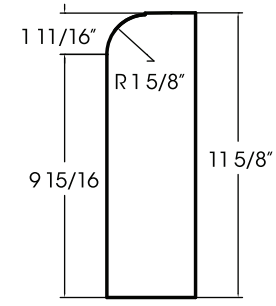

PROFILE A

PROFILE B

PROFILE C

PROFILE D

PROFILE E

PROFILE F

PROFILE G

PROFILE H

PROFILE I

PROFILE J

- Watertables are available in lengths of 23 5/8" or 35 5/8".
- Watertables with a length of 23 5/8" have a depth of 3 5/8".
- Watertables with a length of 35 5/8" are available in depths ranging from 3 5/8" to 5 5/8".
- Watertables are available in the same colors as Reconstructed Stone™ Masonry and Wall Panels

HANOVER®
Architectural Products

5000 Hanover Road
Hanover, PA 17331
800.426.4242
info@hanoverpavers.com
www.hanoverpavers.com

DESIGNED		SCALE: 1"=1'	PRODUCT:
DETAILED	J.L.F.	DATE: 2/16/17	Reconstructed Stone™ Watertables
TRACED		PCS:--	
CHECKED		DWG. NO: 1 of 1	
APPROVED		LOCATION: HANOVER	
*LENGTH AND WIDTH DIMENSIONS ARE MADE WITH A TOLERANCE OF +/- 1/16" THICKNESS AND HEIGHT DIMENSIONS ARE MADE WITH A TOLERANCE OF +/- 1/8" *DIMENSIONS SHOWN ARE NOMINAL. PRODUCTS ARE MADE TO FIT METRIC MODULES.			