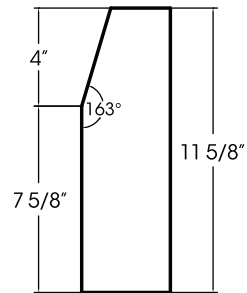

PROFILE A

PROFILE B

PROFILE C

PROFILE D

PROFILE E

PROFILE F

PROFILE G

PROFILE H

PROFILE I

PROFILE J

- Watertables are available in lengths of 23 5/8" or 35 5/8".
- Watertables with a length of 23 5/8" have a depth of 3 5/8".
- Watertables with a length of 35 5/8" are available in depths ranging from 3 5/8" to 5 5/8".
- Watertables are available in the same colors as Reconstructed Stone™ Masonry and Wall Panels

HANOVER®
Architectural Products

5000 Hanover Road
Hanover, PA 17331
800.426.4242
info@hanoverpavers.com
www.hanoverpavers.com

DESIGNED		SCALE: 1"=1'	PRODUCT:
DETAILED	J.L.F.	DATE: 2/16/17	Reconstructed Stone™ Watertables
TRACED		PCS:--	
CHECKED		DWG. NO: 1 of 1	
APPROVED		LOCATION: HANOVER	
*LENGTH AND WIDTH DIMENSIONS ARE MADE WITH A TOLERANCE OF +/- 1/16" THICKNESS AND HEIGHT DIMENSIONS ARE MADE WITH A TOLERANCE OF +/- 1/8" *DIMENSIONS SHOWN ARE NOMINAL. PRODUCTS ARE MADE TO FIT METRIC MODULES.			