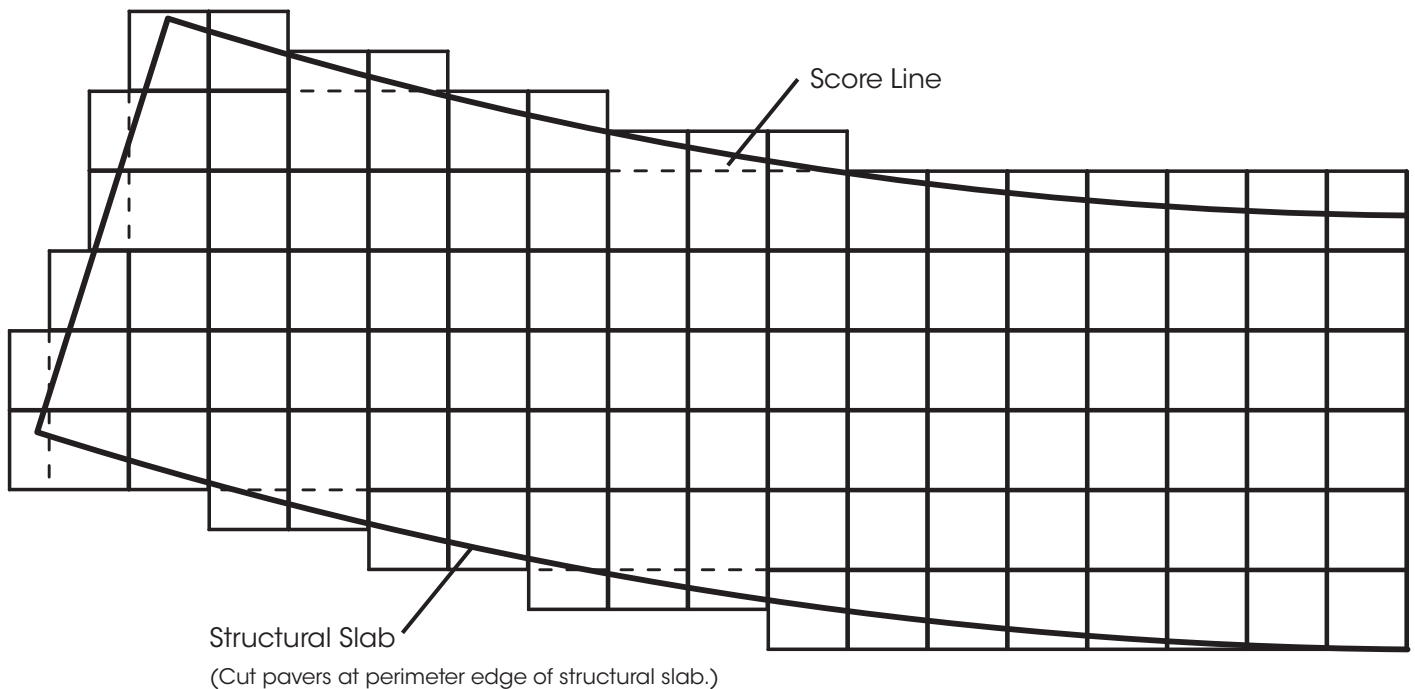

Scored Prest® Pavers on Pedestals

- 24" x 36" pavers shown with dotted line are scored
- 24" x 36" paver to be given score line to mimic 24" x 24" paver grid
- Minimum paver width for applications on High-Tab® fixed height pedestal and Elevator® Pedestal System = 6"
(Adhesion of 6" piece optional.)