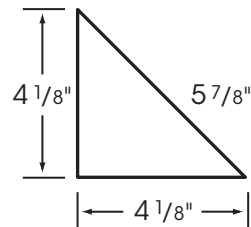

Hanover® Pedestal® Paver

23 1/2" x 23 1/2" x 2 1/4"

BOTTOM VIEW

SIDE VIEW

ENLARGED FOOT VIEW

Total Load Bearing Area including center support: 36.32 sq. in.

Please Note: Sizes shown are nominal. Products are made to fit metric modules.