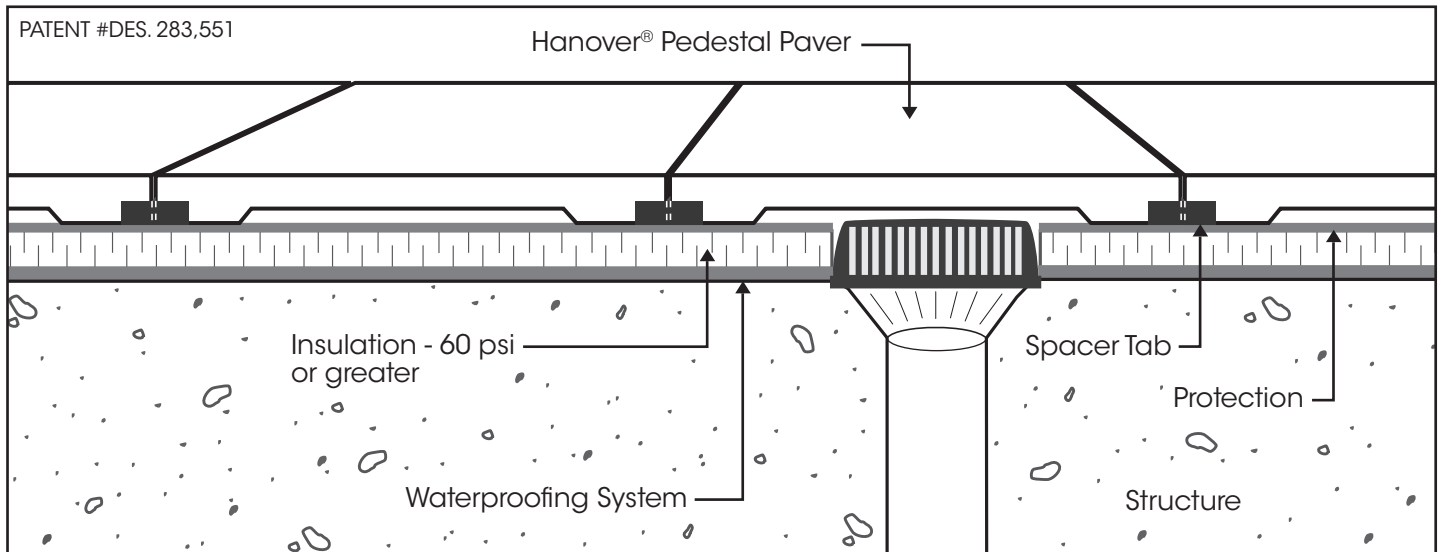

Hanover® Pedestal® Paver

23 1/2" x 23 1/2" x 2 1/4"

BOTTOM VIEW

SIDE VIEW

ENLARGED FOOT VIEW

Total Load Bearing Area including center support: 36.32 sq. in.

Please Note: Sizes shown are nominal. Products are made to fit metric modules.