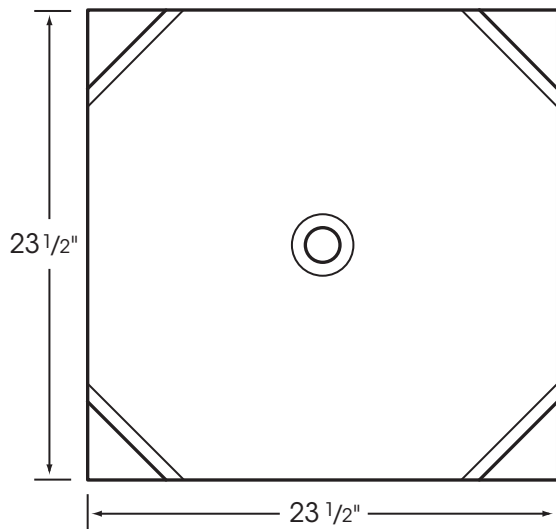

Hanover® Pedestal® Paver

23 1/2" x 23 1/2" x 2 1/4"

BOTTOM VIEW

SIDE VIEW

ENLARGED FOOT VIEW

Total Load Bearing Area including center support: 36.32 sq. in.

Please Note: Sizes shown are nominal. Products are made to fit metric modules.