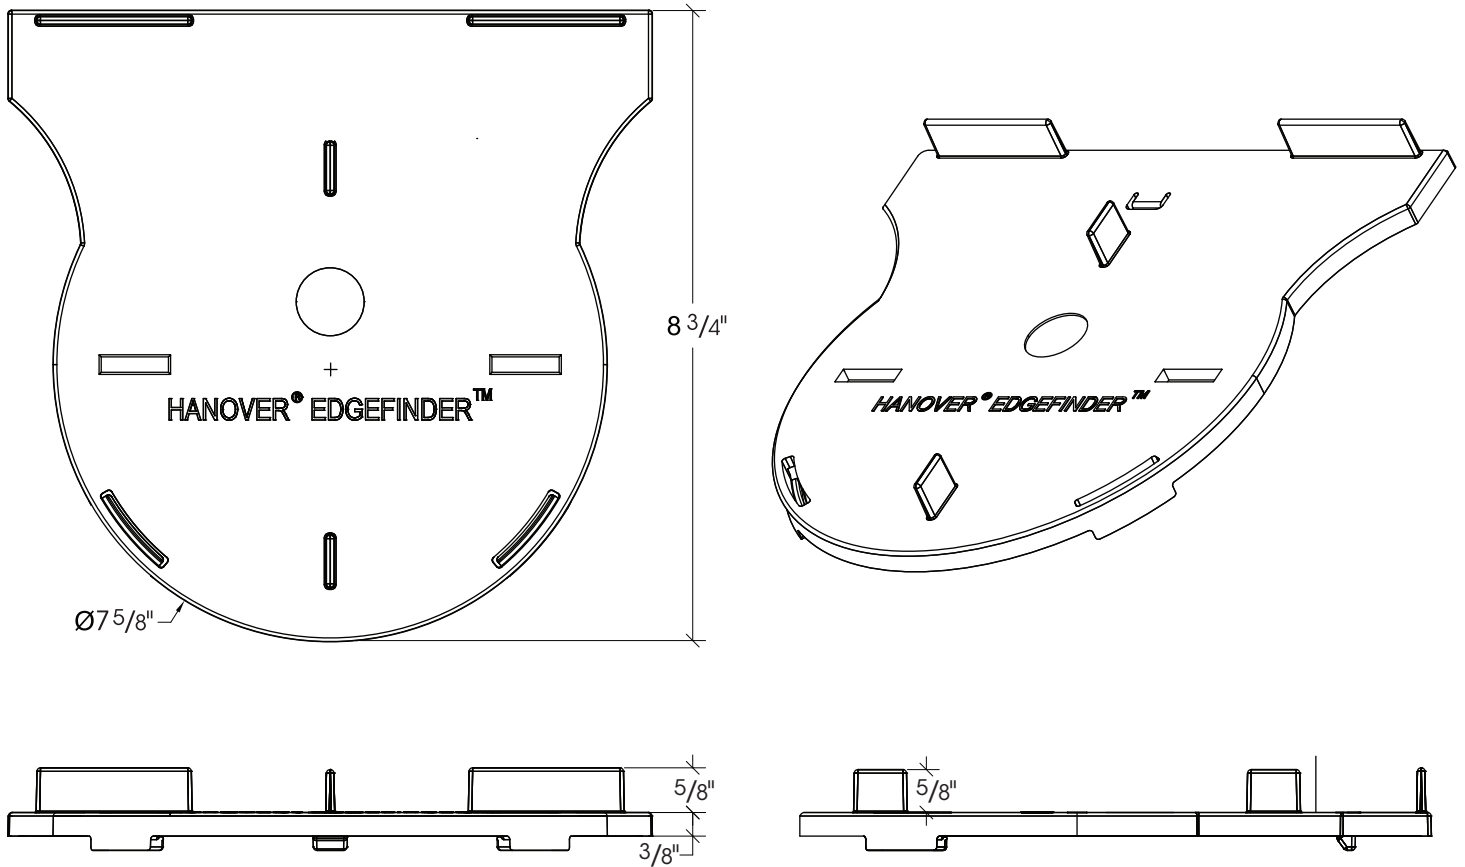

# HANOVER® EDGEFINDER™

FOR USE WITH  
HANOVER® ELEVATOR® PEDESTAL SYSTEM

Contact Hanover® for Installation Guidelines.

**HANOVER®**  
Architectural Products  
5000 Hanover Road, Hanover, PA 17331  
717-637.0500 fax 717-637.7145  
[www.hanoverpavers.com](http://www.hanoverpavers.com)