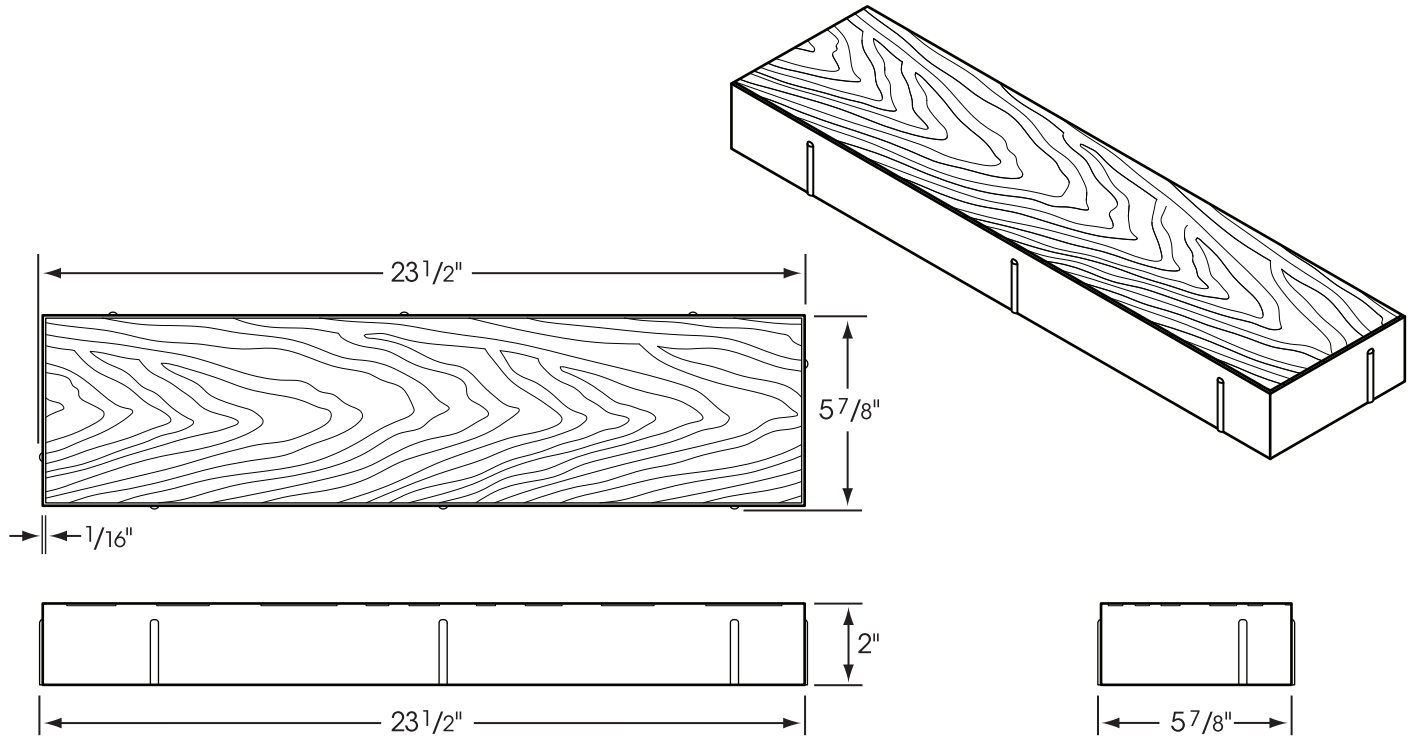

HANOVER® PREST® PAVER

PlankStone® Paver with Woodgrain Finish

5 7/8" x 23 1/2" x 2"

Available in a range of solid colors

PlankStone® Pavers with Woodgrain Finish are also available in 17 5/8" and 35 3/8" lengths. Sizes are packaged separately. Thicknesses range from 2" - 4".

5 7/8" x 17 5/8"

5 7/8" x 35 3/8"

Although not available with a Woodgrain Finish, a variety of dimensionally compatible Prest® Paver sizes are available for installation with PlankStone® Pavers.

- 11 3/4" x 11 3/4"
- 11 3/4" x 17 5/8"
- 11 3/4" x 23 1/2"
- 17 5/8" x 17 5/8"
- 17 5/8" x 23 1/2"
- 17 5/8" x 35 3/8"
- 23 1/2" x 23 1/2"
- 23 1/2" x 35 3/8"
- 23 1/2" x 47 1/8"