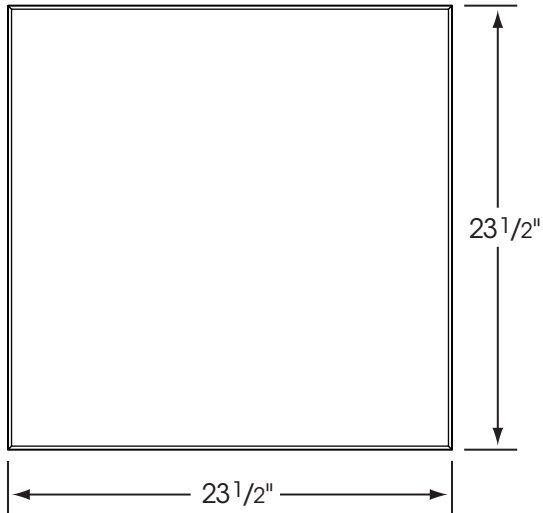

HANOVER® PREST® PAVER

Nominal 24" x 24"

23¹/₂" x 23¹/₂" x 2"

Thicknesses ranging from 1¹/₄" - 4" are also available. A variety of dimensionally compatible sizes are available for installation with the 24" x 24" Paver. Contact Hanover® for a list of sizes.

Pavers are manufactured with a standard 3/16" bevel. A square edge option is also available upon request.

Please Note: Sizes shown are nominal. Products are made to fit metric modules.
Pavers should be laid maintaining a minimum 1/8" joint.