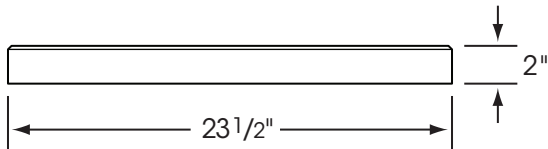

HANOVER® PREST® PAVER

Nominal 24" x 24"

23¹/₂" x 23¹/₂" x 2"

Thicknesses ranging from 1¹/₄" - 4" are also available. A variety of dimensionally compatible sizes are available for installation with the 24" x 24" Paver. Contact Hanover® for a list of sizes.

Pavers are manufactured with a standard 3/16" bevel. A square edge option is also available upon request.

Please Note: Sizes shown are nominal. Products are made to fit metric modules.
Pavers should be laid maintaining a minimum 1/8" joint.