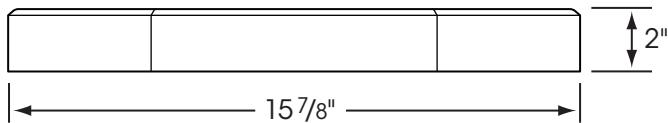

HANOVER® PREST® PAVER

15 7/8" Hexagonal

Thicknesses range from 2" - 3".
A 24" Hexagonal Prest® Paver is also available.

Please Note: Sizes shown are nominal. Products are made to fit metric modules.
Pavers should be laid maintaining a minimum 1/8" joint.