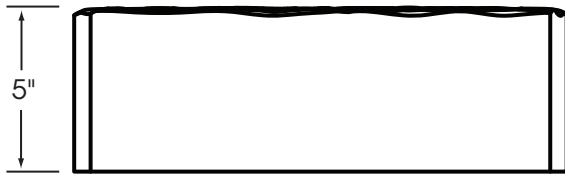

HANOVER® EDGER

Garrison

Two piece system

Sizes are packaged together on one pallet. Sold by full cube only.

Please Note: Sizes shown are nominal.
Products are made to fit metric modules.

HANOVER®
Architectural Products
5000 Hanover Road, Hanover, PA 17331
717.637.0500 fax 717.637.7145
www.hanoverpavers.com