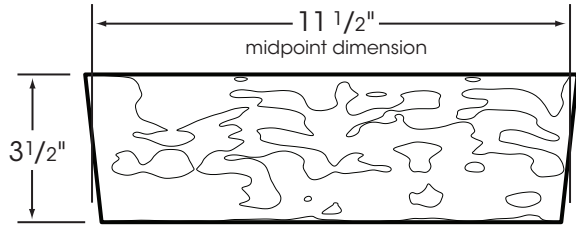

HANOVER® EDGER

Garrison

Two piece system

Sizes are packaged together on one pallet. Sold by full cube only.

Please Note: Sizes shown are nominal.
Products are made to fit metric modules.

HANOVER®
Architectural Products
5000 Hanover Road, Hanover, PA 17331
717.637.0500 fax 717.637.7145
www.hanoverpavers.com