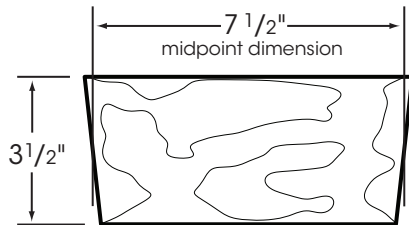

HANOVER® EDGER

Garrison

Two piece system

Sizes are packaged together on one pallet. Sold by full cube only.

Please Note: Sizes shown are nominal.
Products are made to fit metric modules.

HANOVER®
Architectural Products
5000 Hanover Road, Hanover, PA 17331
717.637.0500 fax 717.637.7145
www.hanoverpavers.com