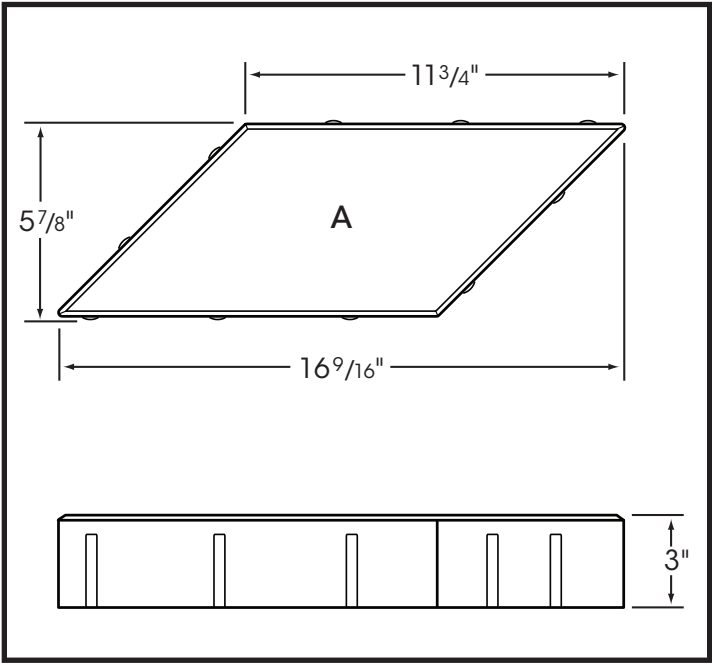

PREST® BRICK

6" Parallelogram A & B

approximate overall length of 16 9/16"

Sizes shown are nominal. Products are made to fit metric modules.
Overall dimensions include one spacer.

HANOVER®
Architectural Products
 5000 Hanover Road, Hanover, PA 17331
 717.637.0500 fax 717.637.7145
www.hanoverpavers.com