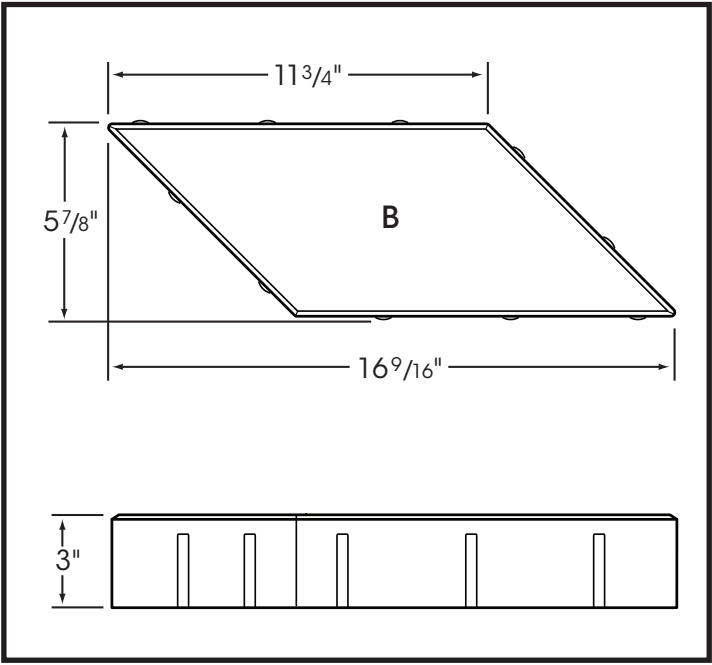

PREST® BRICK

6" Parallelogram A & B

approximate overall length of 16 9/16"

Sizes shown are nominal. Products are made to fit metric modules.
Overall dimensions include one spacer.

HANOVER®
Architectural Products
 5000 Hanover Road, Hanover, PA 17331
 717.637.0500 fax 717.637.7145
www.hanoverpavers.com