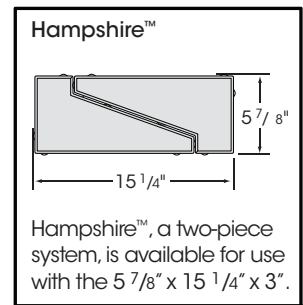

## Nominal 6" x 15"

5 7/8" x 15 1/4" x 3"

Sizes shown are nominal. Products are made to fit metric modules.  
Overall dimensions include one spacer.

**HANOVER**®  
**Architectural Products**  
 5000 Hanover Road, Hanover, PA 17331  
 717.637.0500 fax 717.637.7145  
[www.hanoverpavers.com](http://www.hanoverpavers.com)