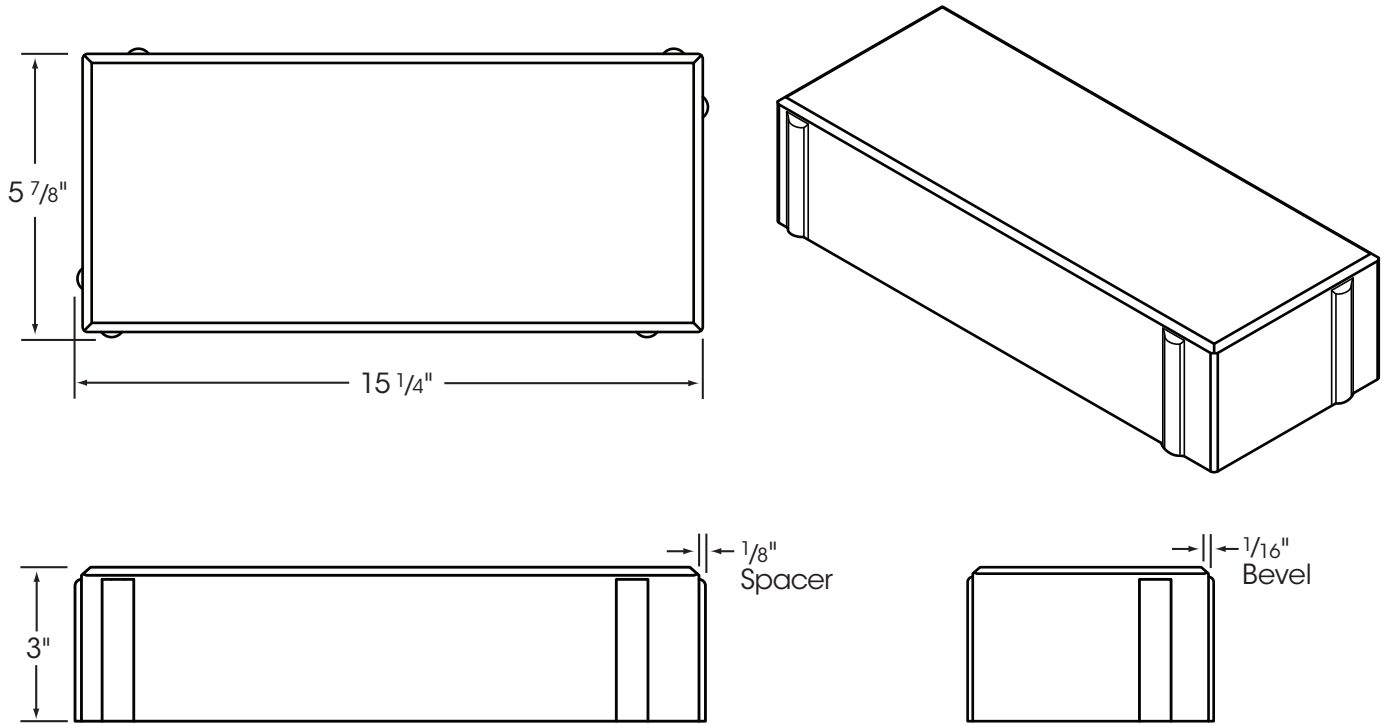

## Nominal 6" x 15"

5 7/8" x 15 1/4" x 3"

Sizes shown are nominal. Products are made to fit metric modules.  
Overall dimensions include one spacer.

**HANOVER**®  
**Architectural Products**  
 5000 Hanover Road, Hanover, PA 17331  
 717.637.0500 fax 717.637.7145  
[www.hanoverpavers.com](http://www.hanoverpavers.com)