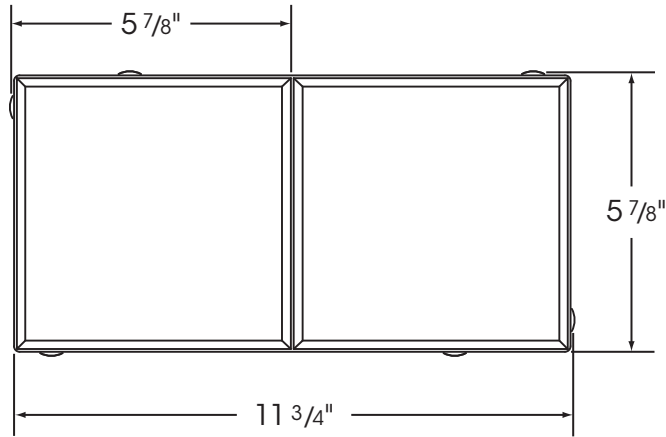

TRADITIONAL® PREST® BRICK

Nominal 6" x 12" with Cobble

5 7/8" x 11 3/4"

AVAILABLE THICKNESS - 2 3/8", 3", AND 4"

Please Note: Sizes shown are nominal. Products are made to fit metric modules.
Overall dimensions include one spacer.