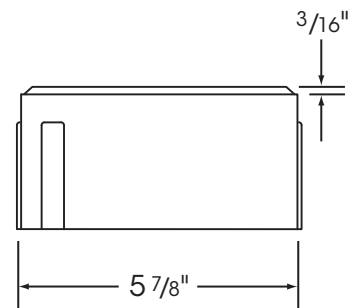

TRADITIONAL® PREST® BRICK

Nominal 6" x 12" with Cobble

5 7/8" x 11 3/4"

AVAILABLE THICKNESS - 2 3/8", 3", AND 4"

Please Note: Sizes shown are nominal. Products are made to fit metric modules.
Overall dimensions include one spacer.