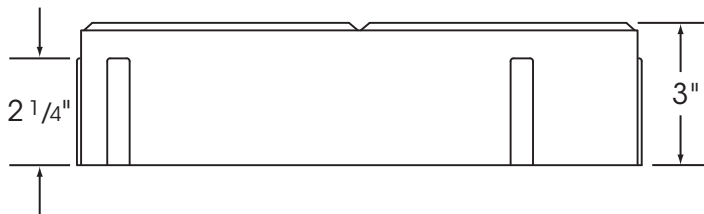

TRADITIONAL® PREST® BRICK

Nominal 6" x 12" with Cobble

5 7/8" x 11 3/4"

AVAILABLE THICKNESS - 2 3/8", 3", AND 4"

Please Note: Sizes shown are nominal. Products are made to fit metric modules.
Overall dimensions include one spacer.