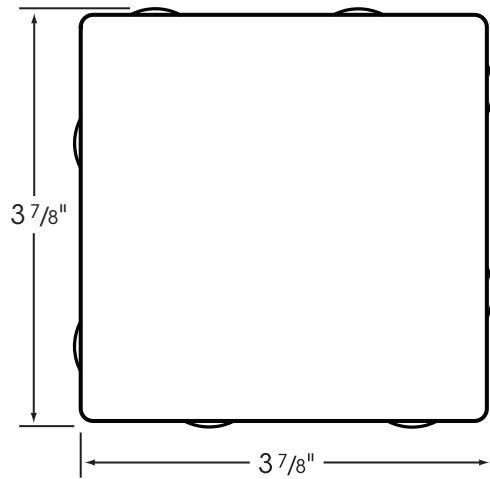

TRADITIONAL® PREST® BRICK

Nominal 4" x 4" with Square Edge

3 7/8" x 3 7/8" x 3"

Please Note: Sizes shown are nominal. Products are made to fit metric modules.
Overall dimensions include one spacer.

Stacked Bond