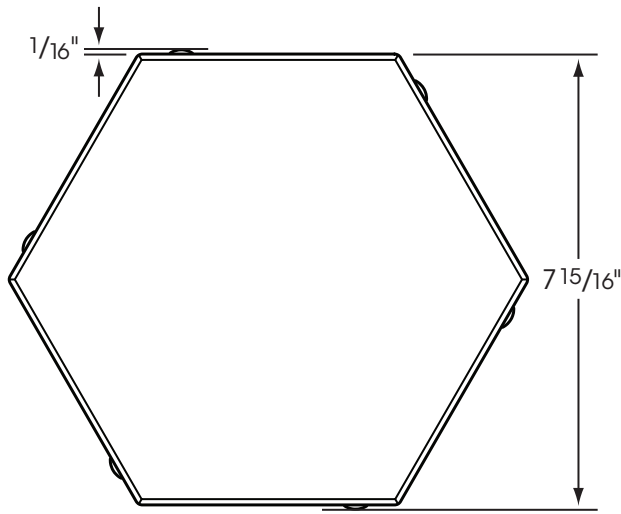

# MULTISIDED PREST® BRICK

## 8" Hexagonal with Bevel

The 8" Hexagonal with Bevel is shown with 3" thickness. A  $2\frac{3}{8}"$  thickness is also available.

Please Note: Sizes shown are nominal. Products are made to fit metric modules.  
Overall dimensions include one spacer.