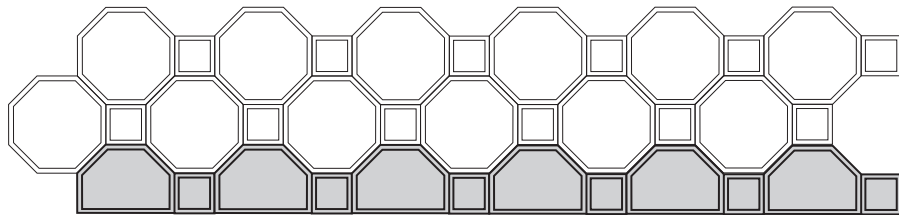

MULTISIDED PREST® BRICK

Patriot® Edger

Corner pieces must be cut on the job site.

Please Note: Sizes shown are nominal. Products are made to fit metric modules.
Overall dimensions include one spacer.

HANOVER®