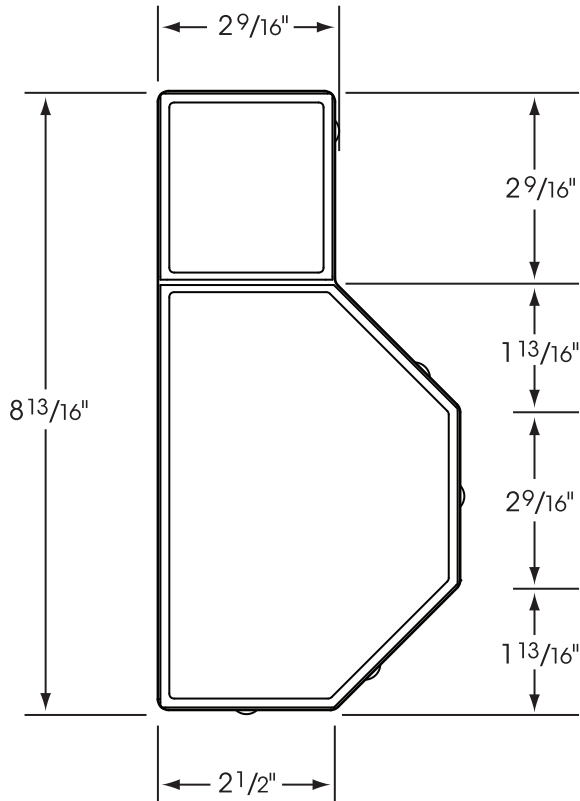

MULTISIDED PREST® BRICK

Patriot® Edger

Corner pieces must be cut on the job site.

Please Note: Sizes shown are nominal. Products are made to fit metric modules.
Overall dimensions include one spacer.

HANOVER®