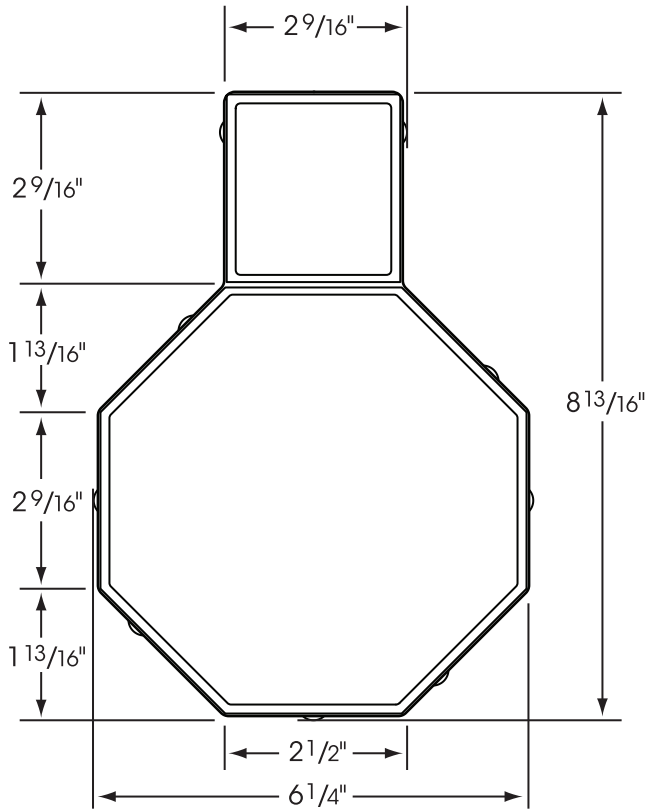

MULTISIDED PREST® BRICK

Patriot®

Please Note: Sizes shown are nominal. Products are made to fit metric modules.
Overall dimensions include one spacer.

HANOVER®

Architectural Products

5000 Hanover Road, Hanover, PA 17331