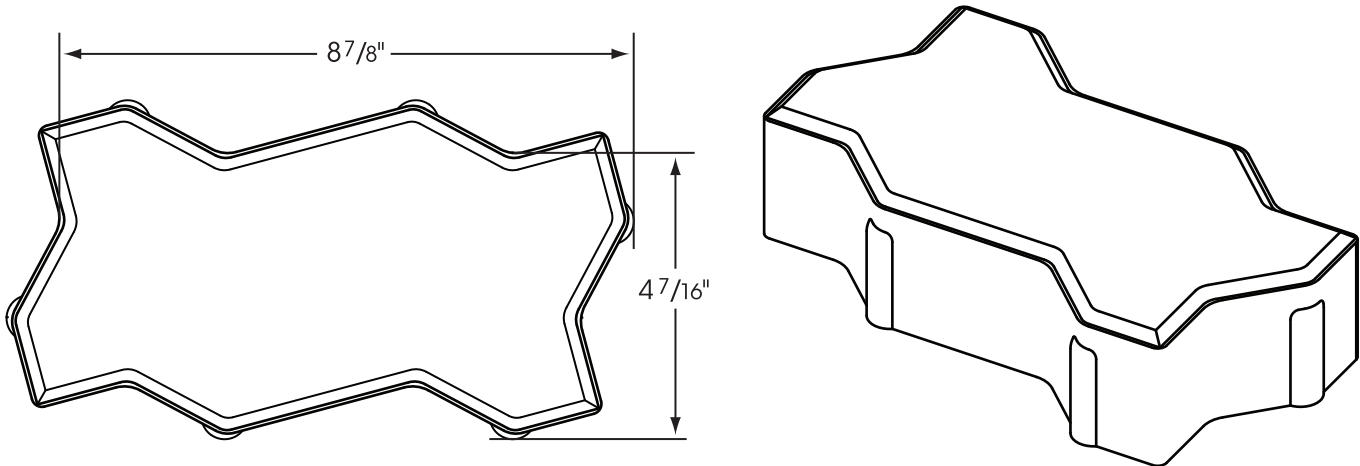

MULTISIDED PREST® BRICK Congressional®

Please Note: Sizes shown are nominal. Products are made to fit metric modules.
Overall dimensions include one spacer.

HANOVER®
Architectural Products
5000 Hanover Road, Hanover, PA 17331
717.637.0500 fax 717.637.7145
www.hanoverpavers.com