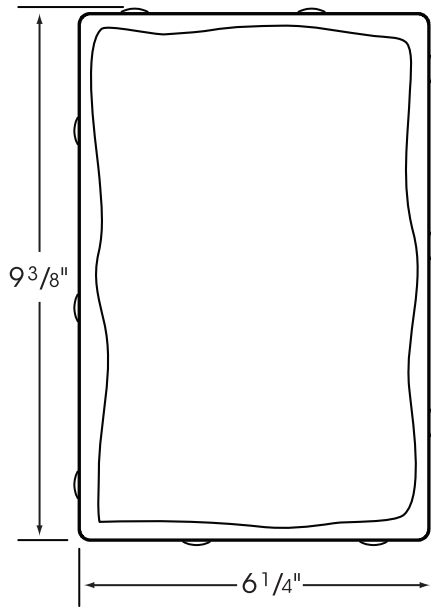

APPIAN® PREST® BRICK

Nominal 6" x 9"

6 1/4" x 9 3/8" x 2 3/8"

Please Note: Sizes shown are nominal. Products are made to fit metric modules.
Overall dimensions include one spacer.

HANOVER®
Architectural Products
5000 Hanover Road, Hanover, PA 17331
717.637.0500 fax 717.637.7145
www.hanoverpavers.com