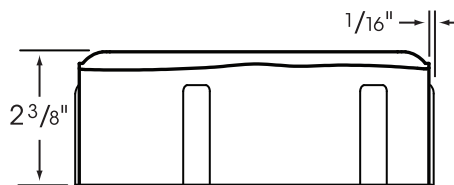

APPIAN® PREST® BRICK

Nominal 6" x 9"

6 1/4" x 9 3/8" x 2 3/8"

Please Note: Sizes shown are nominal. Products are made to fit metric modules.
Overall dimensions include one spacer.

HANOVER®
Architectural Products
5000 Hanover Road, Hanover, PA 17331
717.637.0500 fax 717.637.7145
www.hanoverpavers.com