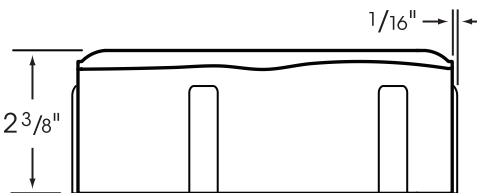

APPIAN® PREST® BRICK

Nominal 6" x 6"

6 1/4" x 6 1/4" x 2 3/8"

Please Note: Sizes shown are nominal. Products are made to fit metric modules.
Overall dimensions include one spacer.

HANOVER®
Architectural Products
5000 Hanover Road, Hanover, PA 17331
717.637.0500 fax 717.637.7145
www.hanoverpavers.com