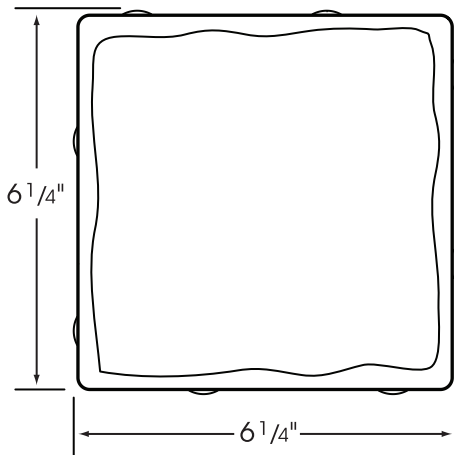

APPIAN® PREST® BRICK

Nominal 6" x 6"

6 1/4" x 6 1/4" x 2 3/8"

Please Note: Sizes shown are nominal. Products are made to fit metric modules.
Overall dimensions include one spacer.

HANOVER®
Architectural Products
5000 Hanover Road, Hanover, PA 17331
717.637.0500 fax 717.637.7145
www.hanoverpavers.com