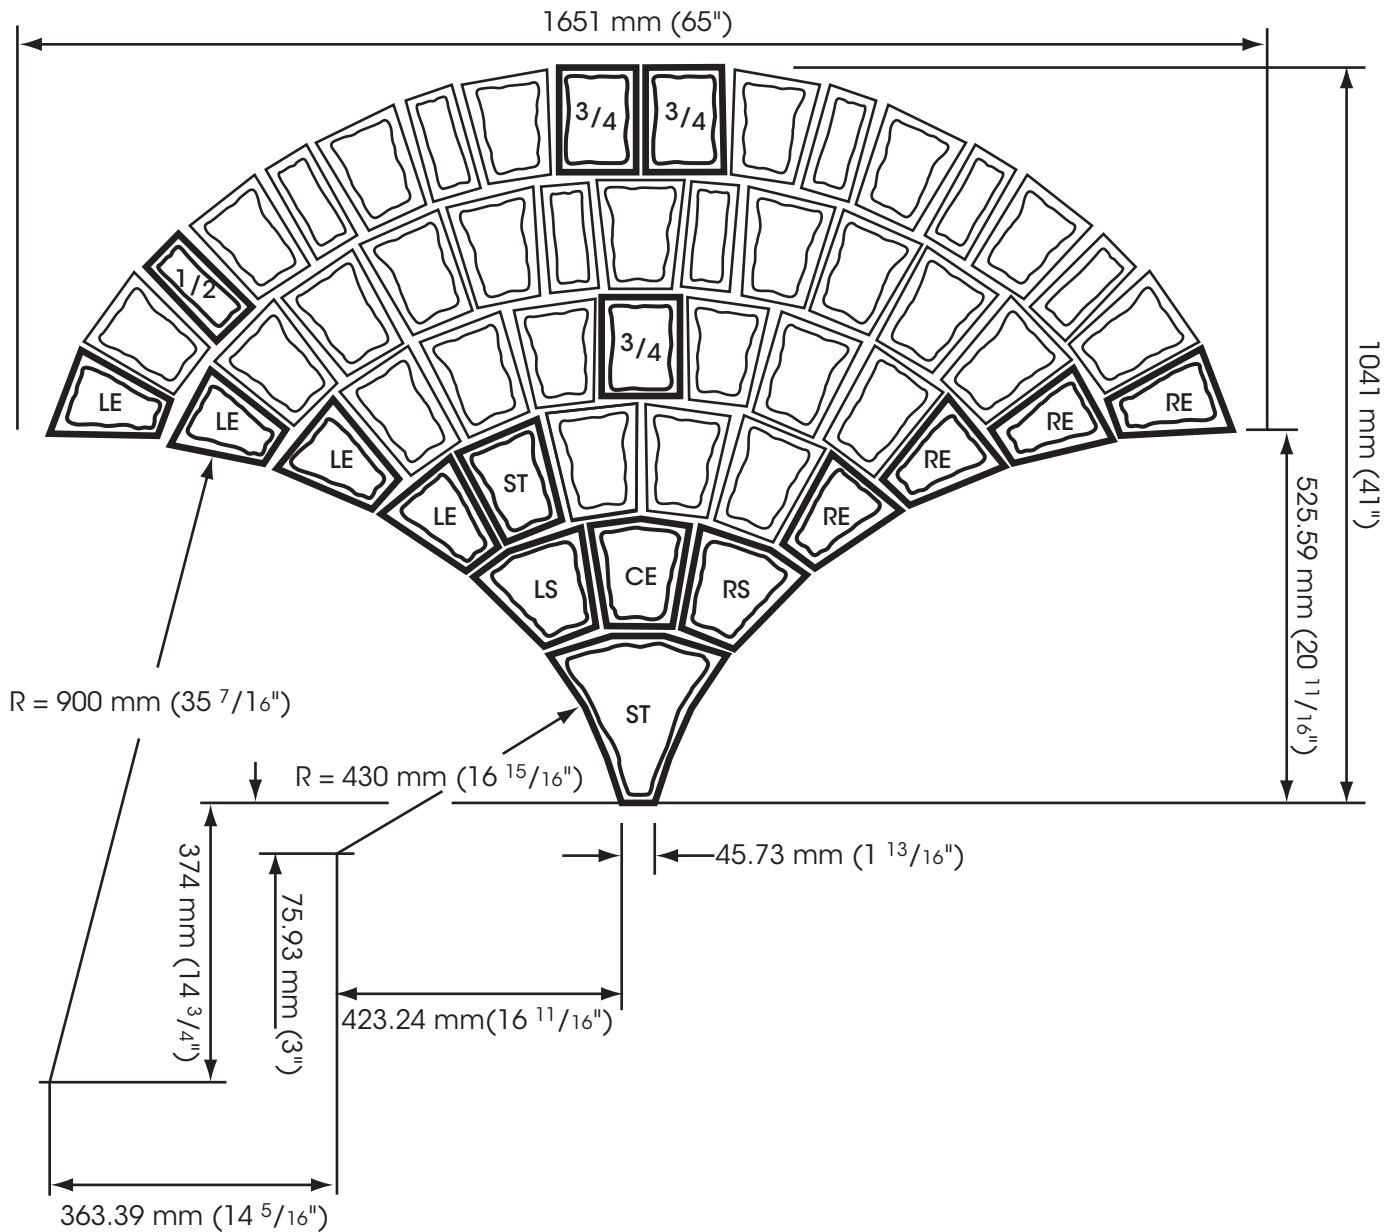

APPIAN® PREST® BRICK

Fan

(nonstock item)

IMPORTANT: PLEASE NOTE that the measurements given are approximate. Sizes shown are nominal. Products are made to fit metric modules. Due to the number of pavers involved forming the "fan" and the possible variance of the joint width of each, the fans can vary a lesser or a greater dimension.